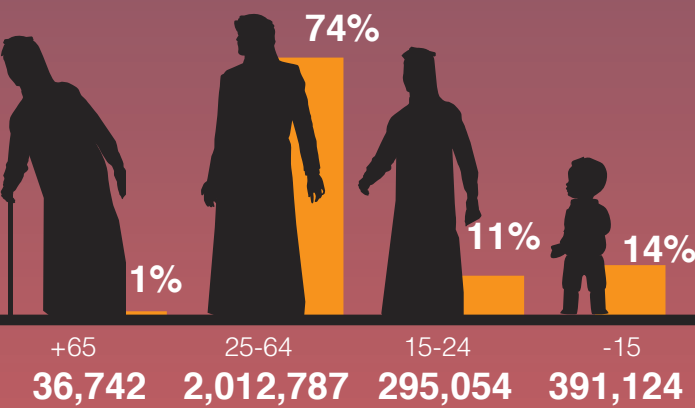

السكان حسب فئات العمر