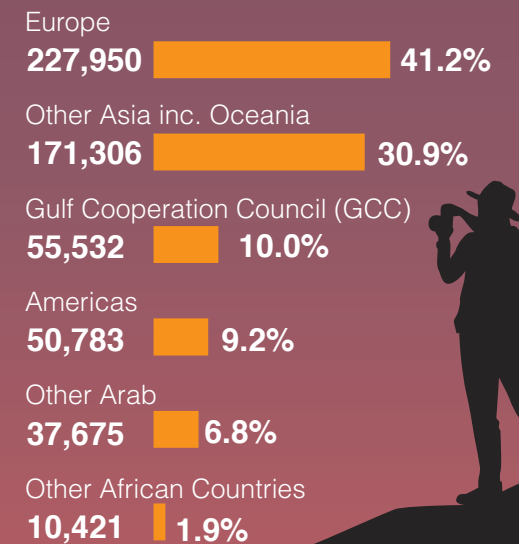

Electricity & Water

Social Security

Vessels Movement

Real Estate

Building Permits