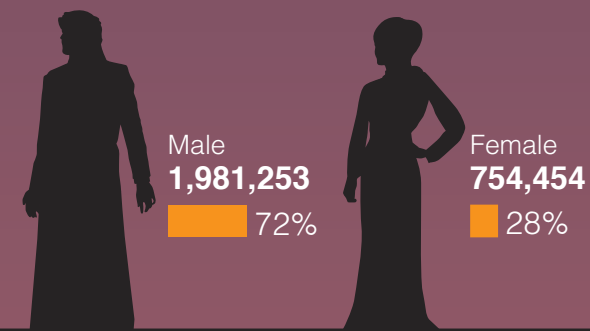

Population by Gender

These data represents the number of individuals in all age groups (Qataris and Non-Qataris) within the boundaries of the State of Qatar.