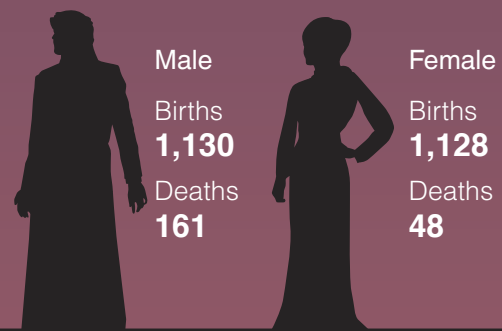

Glance QATAR MONTHLY STATISTICS

Statistics of August 2020

Published by the Planning and Statistics Authority, giving a monthly statistical image on some economic, demographic and social aspects.

psaqatar psa_qatar www.psa.gov.qa

جهاز التخطيط والإحصاء
Planning and Statistics Authority

Births & Deaths