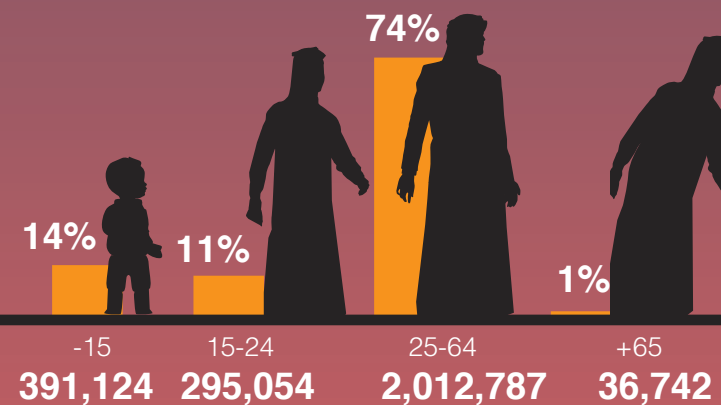

Population by Age Group