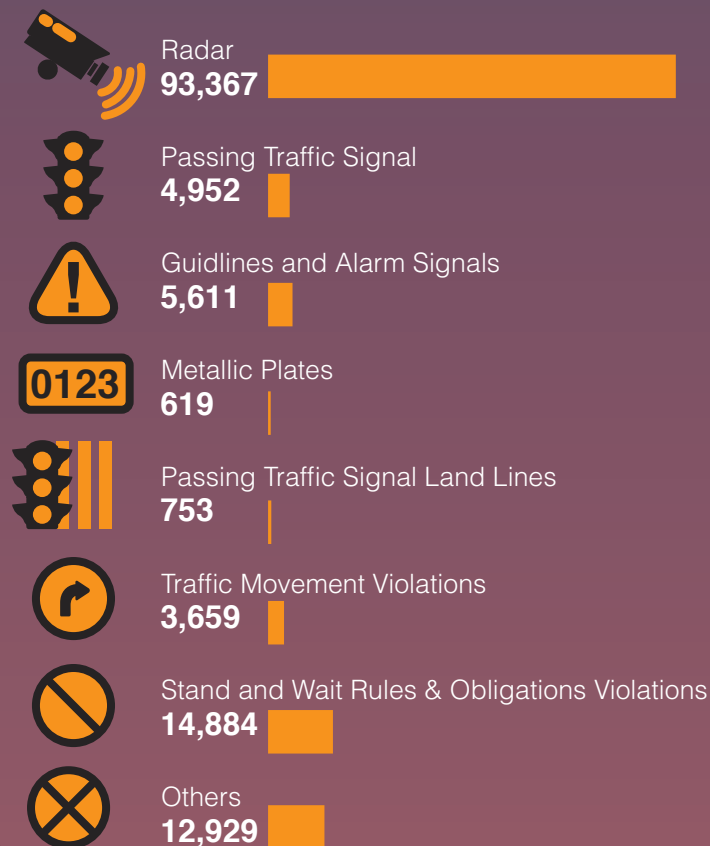

Glance QATAR MONTHLY STATISTICS

Statistics of August 2020

Published by the Planning and Statistics Authority, giving a monthly statistical image on some economic, demographic and social aspects.

psaqatar psa_qatar www.psa.gov.qa

جهاز التخطيط والإحصاء
Planning and Statistics Authority

Births & Deaths

Population by Gender

These data represents the number of individuals in all age groups (Qataris and Non-Qataris) within the boundaries of the State of Qatar.

Population by Age Group

Marriages & Divorces

Traffic Accidents Cases

Driving Licenses Issued

Vehicles by Type

Traffic Violations

Foreign Trade Directions

E-Government

Total Number of Visitors from the beginning of the Year 2020

Electricity & Water

Social Security

Vessels Movement

Real Estate

Building Permits