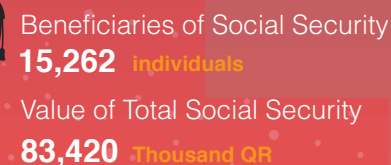

Social Security