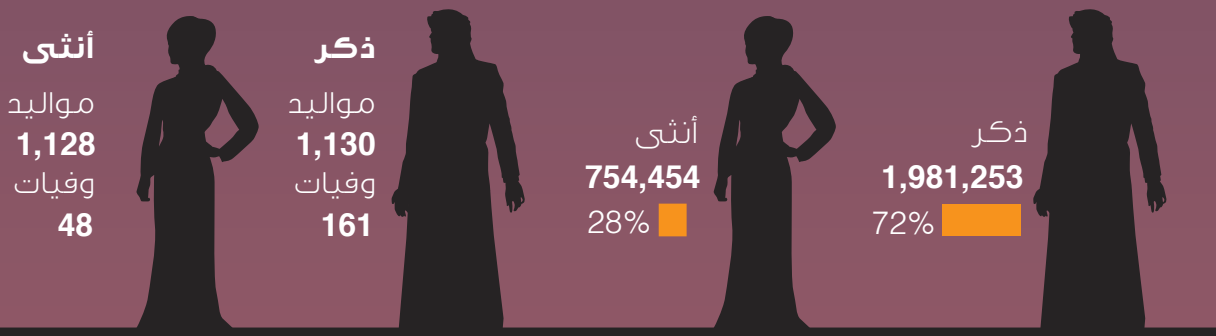

جهاز التخطيط والإحصاء
Planning and Statistics Authority

لمحة قطر؛ إحصاءات شهرية

إحصاءات أغسطس 2020

تصدر عن جهاز التخطيط والإحصاء وتقدم لمحة إحصائية شهرية عن بعض الجوانب الاقتصادية والسكانية والاجتماعية.

psaqatar psa_qatar www.psa.gov.qa

المواليد أحياء والوفيات