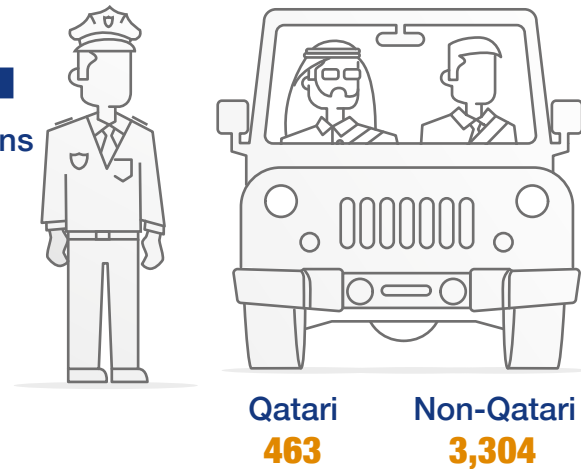

Driving Licenses Issued