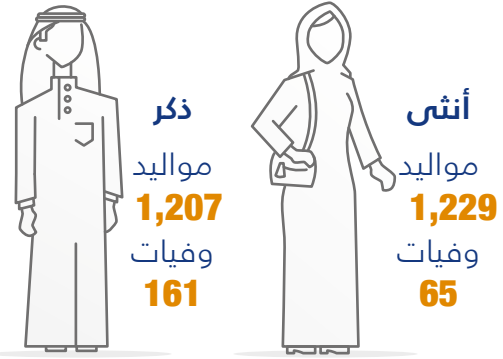

لمحة قطر؛ إحصاءات شهرية

إحصاءات نوفمبر 2022

تصدر عن جهاز التخطيط والإحصاء وتقدم لمحة إحصائية شهرية عن بعض الجوانب الاقتصادية والسكانية والاجتماعية.

psaqatar psa_qatar www.psa.gov.qa

المواليد أحياء والوفيات