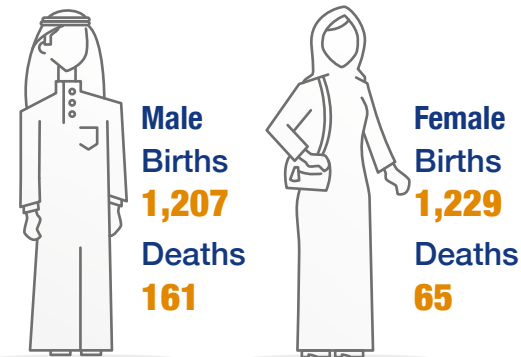

Glance

QATAR MONTHLY STATISTICS

Statistics of November 2022

Published by the Planning and Statistics Authority, giving a monthly statistical image on some economic, demographic and social aspects.

[psaqatar](#)
[psa_qatar](#)
[www.psa.gov.qa](#)

Births & Deaths