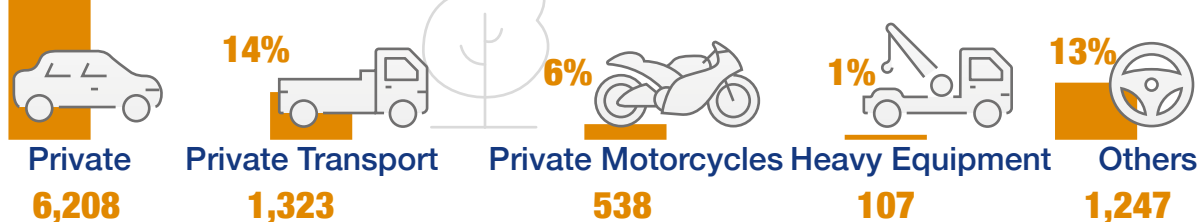

Vehicles by Type

Electricity & Water

Electricity Utilization
3,079.8 GWh

Water Consumption
29,665.4 Thousand m³

Vessels Movement

No. of Vessels
410

Net Tonnage
5,028.5 Thousand Ton