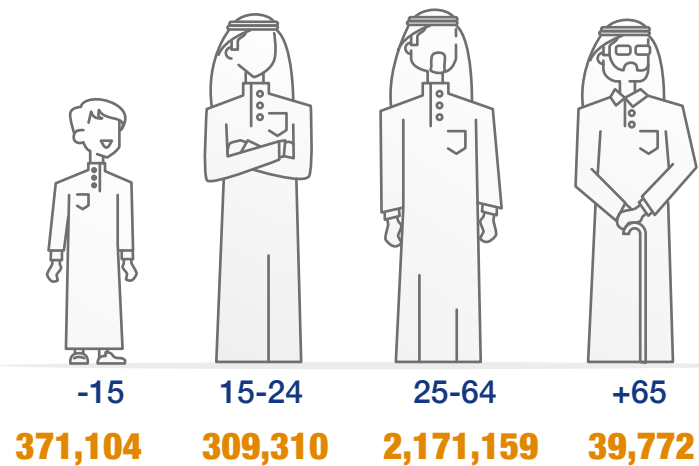

Population by Age Group