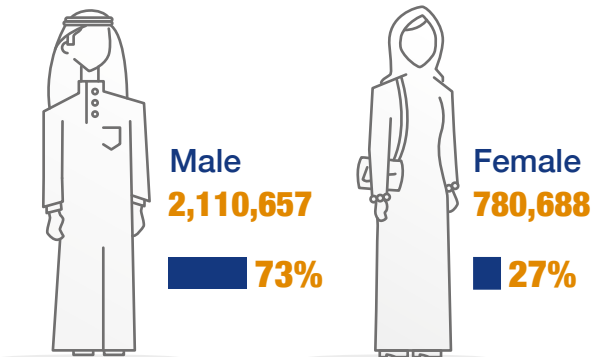

Population by Gender

These data represents the number of individuals in all age groups (Qataris and Non-Qataris) within the boundaries of the State of Qatar.