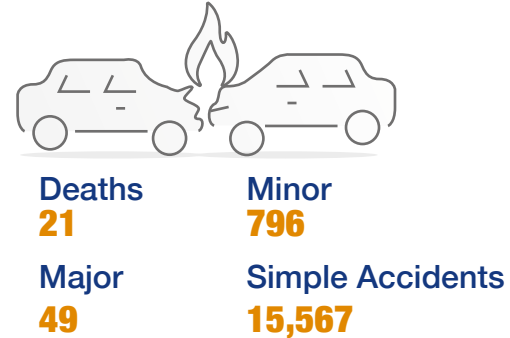

Traffic Accidents Cases