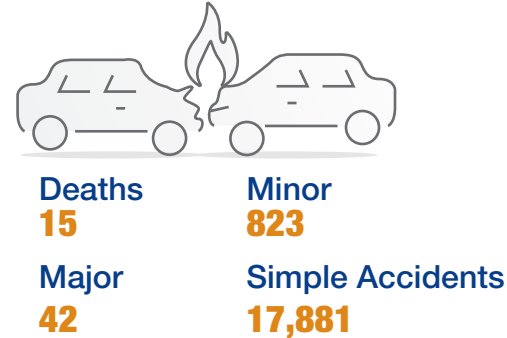

Traffic Accidents Cases