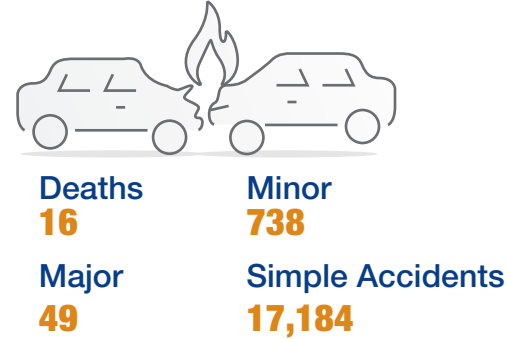

Traffic Accidents Cases